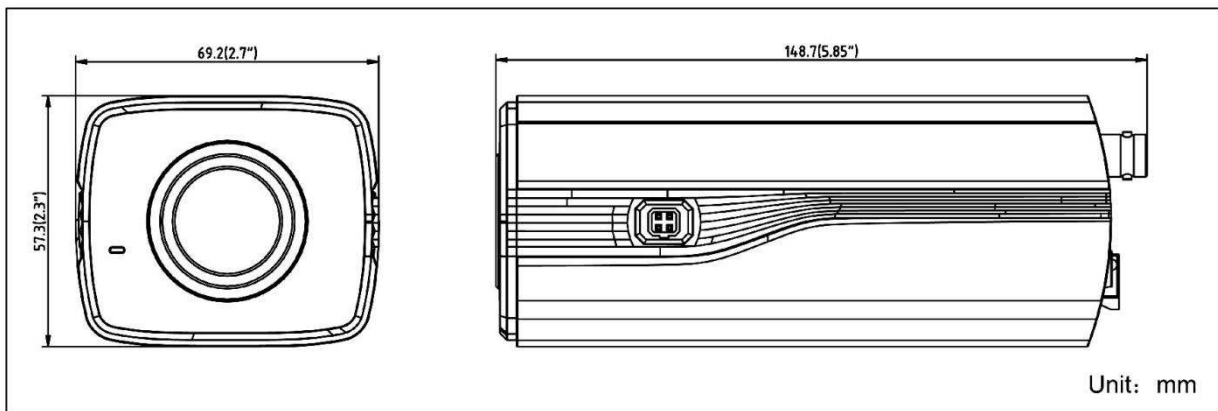

Dimensions